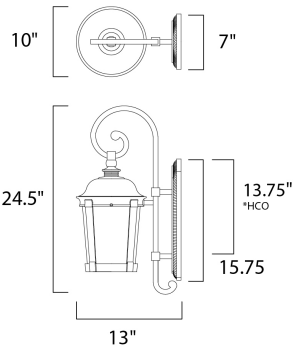

PRODUCT DESCRIPTION

MEASUREMENTS

DIMENSION : 10" W x 24.5" H x 13" Ext
BACK PLATE : 7" W x 15.75" H x 13.5" HCO
HANGING WEIGHT : 7.37 lb

LAMPING

INPUT VOLTAGE : 120V
LUMENS : 1,200 Rated (850 Del.)
BULB : 1 x 12W LED E26 Medium , 12W Total
BULB INCLUDED : (Included)
CRI : 90+ CRI
COLOR_TEMP : 3000K

FINISHES OPTION

Bronze (BZ)

GLASS

Frosted Seedy FS

MATERIAL

Die Cast Aluminum, Glass

RATINGS

cETLus
Wet Location
JA8 Bulb In

ADDITIONAL

RATED LIFE 25000 Hours
OPERATING TEMPERATURE:
-20°C (-4°F), 40°C (104°F)

Always consult a qualified electrician before installing any lighting product.